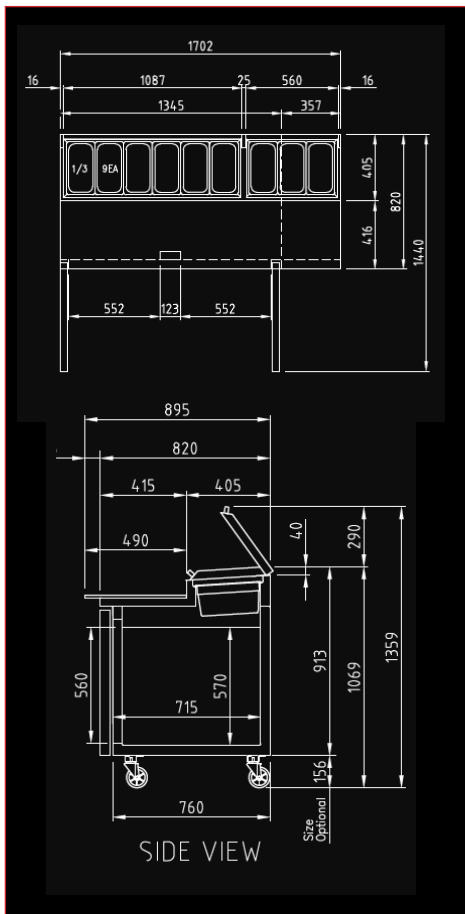

CTPR-67SD Pizza Prep Fridge

SPECIAL FEATURES

- Reversible chopping board
- High quality stainless throughout
- Automatic defrost system
- Heavy duty castors fitted
- Safety recess door handle
- Adjustable internal shelves
- Digital display
- Spring loaded self close doors
- Slim fit, rear mounted compressor
- Triple zone uniform air distribution
- Internal door stoppers to protect gaskets seals
- Forced air cooling system to interior and top food container area