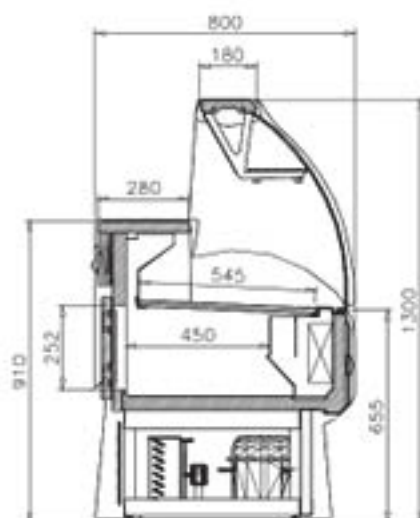

Omega Serve Over

- Temp range: $\pm 0^{\circ}\text{C}/+5^{\circ}\text{C}$
- Fan assisted
- Refrigerated storage
- Multiplexable
- Digital controller

1.3m OMEGA

Model	Dimensions (L x D x H mm)
1.1m Omega	1060 x 800 x 1235
1.5m Omega	1460 x 800 x 1235
2.0m Omega	1860 x 800 x 1235
2.4m Omega	2460 x 800 x 1235
3.0m Omega	2860 x 800 x 1235

Please Refer to Manufacturers Catalogue for Full Product Specifications