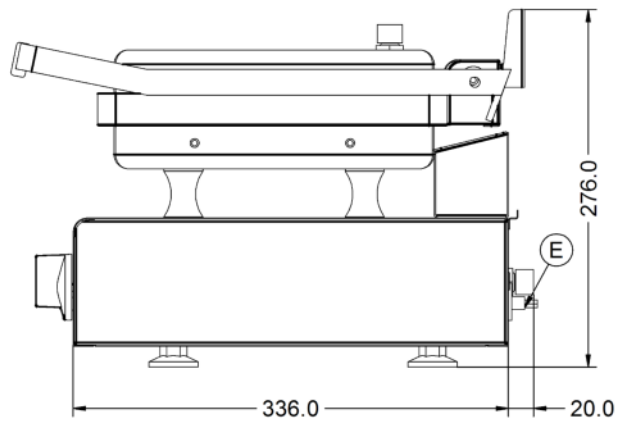

Power and Performance

Total Power kW	3.00
IP Rating	IP23
Cooking Area (Width x Depth) mm	358 x 258
Temperature Control	Mechanical

Key Specifications

Top Grill Plate Surface Type	Ribbed
Grill Plate Surface Type	Smooth
Grill Plate Material	Aluminium

Weights and Dimensions

Unit Height (External) mm	276
Unit Width (External) mm	395
Unit Depth (External) mm	356
Net Weight Kg	23.1

Supply Connections

Requires Installation	No
Requires Electrical Supply	Yes
UK 3 Pin Plug	Yes
Requires Hardwiring	No
Electrical Supply Rating Watts	3,000
Single Phase Amps	13.0
Single Phase Voltage	230

Shipping

Packed Weight Kg	25.41
Packed Height cm	42
Packed Width cm	48.5
Packed Depth cm	48.5

Available Accessories

OS1	OMELETTE SPACER - FOR GG1
SS1	SANDWICH SPACER - FOR GG1

Technical Picture

Lincat Limited