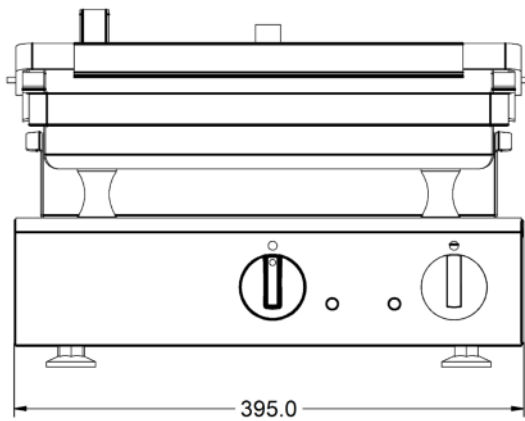

Power and Performance

Total Power kW	3.00
IP Rating	IP23
Cooking Area (Width x Depth) mm	358 x 258
Temperature Control	Mechanical

Key Specifications

Top Grill Plate Surface Type	Ribbed
Grill Plate Surface Type	Smooth
Grill Plate Material	Aluminium

Weights and Dimensions

Unit Height (External) mm	276
Unit Width (External) mm	395
Unit Depth (External) mm	356
Net Weight Kg	23.1

Supply Connections

Requires Installation	No
Requires Electrical Supply	Yes
UK 3 Pin Plug	Yes
Requires Hardwiring	No
Electrical Supply Rating Watts	3,000
Single Phase Amps	13.0
Single Phase Voltage	230

Shipping

Packed Weight Kg	25.41
Packed Height cm	42
Packed Width cm	48.5
Packed Depth cm	48.5

Available Accessories

OS1	OMELETTE SPACER - FOR GG1
SS1	SANDWICH SPACER - FOR GG1

Technical Picture

Lincat Limited