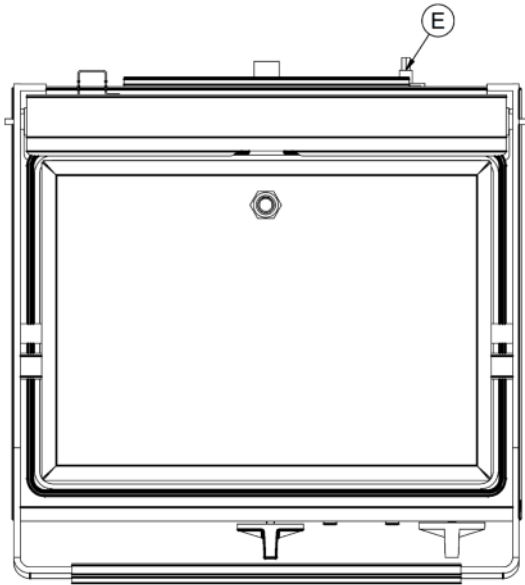

Power and Performance

Total Power kW	3.00
IP Rating	IP23
Cooking Area (Width x Depth) mm	358 x 258
Temperature Control	Mechanical

Key Specifications

Top Grill Plate Surface Type	Ribbed
Grill Plate Surface Type	Smooth
Grill Plate Material	Aluminium

Weights and Dimensions

Unit Height (External) mm	276
Unit Width (External) mm	395
Unit Depth (External) mm	356
Net Weight Kg	23.1

Supply Connections

Requires Installation	No
Requires Electrical Supply	Yes
UK 3 Pin Plug	Yes
Requires Hardwiring	No
Electrical Supply Rating Watts	3,000
Single Phase Amps	13.0
Single Phase Voltage	230

Shipping

Packed Weight Kg	25.41
Packed Height cm	42
Packed Width cm	48.5
Packed Depth cm	48.5

Available Accessories

OS1	OMELETTE SPACER - FOR GG1
SS1	SANDWICH SPACER - FOR GG1

Technical Picture

Lincat Limited