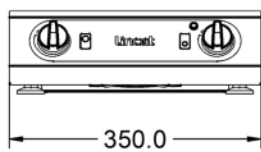

Lincat Limited

Whisby Road,
Lincoln, LN6 3QZ,
United Kingdom

Company No: 2175448

A member company of

Customer Care

Tel: +44 1522 875500
Email: care@lincat.co.uk

Export Customers

Tel: +44 1522 875536
Email: export@lincat.co.uk

Opening Hours

Monday – Friday:
8.30am – 5pm