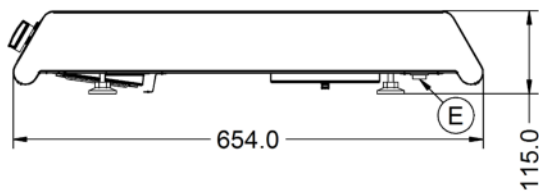

Lincat Limited

Whisby Road,
Lincoln, LN6 3QZ,
United Kingdom

Company No: 2175448

A member company of

Customer Care

Tel: +44 1522 875500
Email: care@lincat.co.uk

Export Customers

Tel: +44 1522 875536
Email: export@lincat.co.uk

Opening Hours

Monday – Friday:
8.30am – 5pm