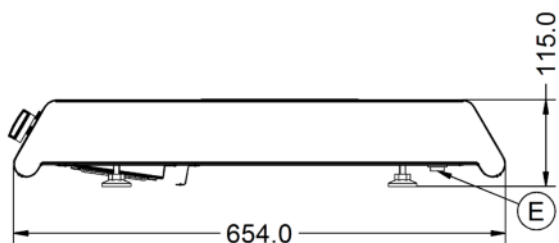

Power and Performance

Total Power kW	2.4
IP Rating	IP24
Temperature Control	Electronic
Rating per Hob kW	2.4

Key Specifications

Number of Hobs	1
Shape of Hob	Round

Weights and Dimensions

Unit Height (External) mm	115
Unit Width (External) mm	400
Unit Depth (External) mm	654
Hob Dimensions mm	180
Net Weight Kg	12.6

Packed Weight Kg	13.86
Packed Height cm	25
Packed Width cm	70
Packed Depth cm	55

Technical Picture

Lincat Limited

Whisby Road,
Lincoln, LN6 3QZ,
United Kingdom

Company No: 2175448

A member company of

Customer Care