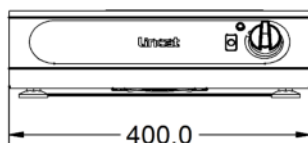

Power and Performance

Total Power kW	2.4
IP Rating	IP24
Temperature Control	Electronic
Rating per Hob kW	2.4

Key Specifications

Number of Hobs	1
Shape of Hob	Round

Weights and Dimensions

Unit Height (External) mm	115
Unit Width (External) mm	400
Unit Depth (External) mm	654
Hob Dimensions mm	180
Net Weight Kg	12.6

Packed Weight Kg	13.86
Packed Height cm	25
Packed Width cm	70
Packed Depth cm	55

Technical Picture

Lincat Limited

Whisby Road,
Lincoln, LN6 3QZ,
United Kingdom

Company No: 2175448

A member company of

Customer Care