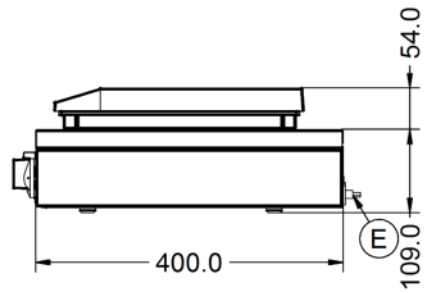

Power and Performance

Total Power kW	3.0
Temperature Range °C	50-250
IP Rating	IP23
Cooking Area (Width x Depth) mm	590 x 310
Temperature Control	Mechanical

Key Specifications

Number of Heat Zones	1
Grill Plate Surface Type	Smooth
Grill Plate Material	Iron

Capacity

Product Output per Hour	196 x 115g [4oz] burgers [frozen], 65 x 225g [8oz]
--------------------------------	--

Weights and Dimensions

Unit Height (External) mm	163
Unit Width (External) mm	615
Unit Depth (External) mm	400
Net Weight Kg	21.2

Packed Weight Kg	23.32
Packed Height cm	24
Packed Width cm	74
Packed Depth cm	52.5

Technical Picture

Lincat Limited

Whisby Road,
Lincoln, LN6 3QZ,
United Kingdom

Company No: 2175448

A member company of

Customer Care