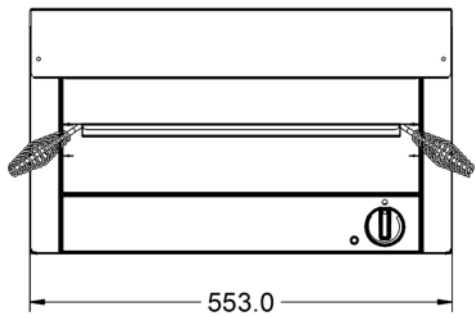

Lincat Limited

Whisby Road,
Lincoln, LN6 3QZ,
United Kingdom

Company No: 2175448

A member company of

Customer Care

Tel: +44 1522 875500
Email: care@lincat.co.uk

Export Customers

Tel: +44 1522 875536
Email: export@lincat.co.uk

Opening Hours

Monday – Friday:
8.30am – 5pm