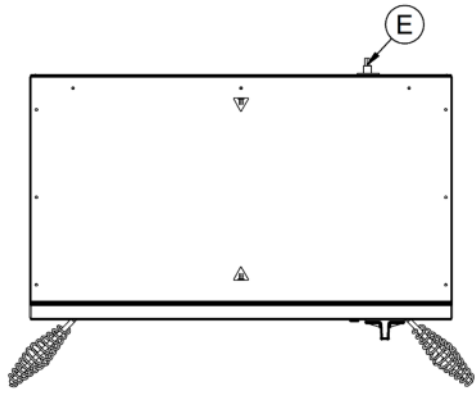

Lincat Limited

Whisby Road,
Lincoln, LN6 3QZ,
United Kingdom

Company No: 2175448

A member company of

Customer Care

Tel: +44 1522 875500
Email: care@lincat.co.uk

Export Customers

Tel: +44 1522 875536
Email: export@lincat.co.uk

Opening Hours

Monday – Friday:
8.30am – 5pm