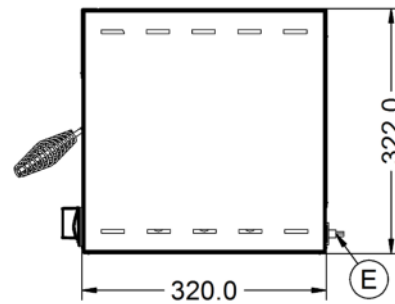

Lincat Limited

Whisby Road,
Lincoln, LN6 3QZ,
United Kingdom

Company No: 2175448

A member company of

Customer Care

Tel: +44 1522 875500
Email: care@lincat.co.uk

Export Customers

Tel: +44 1522 875536
Email: export@lincat.co.uk

Opening Hours

Monday – Friday:
8.30am – 5pm