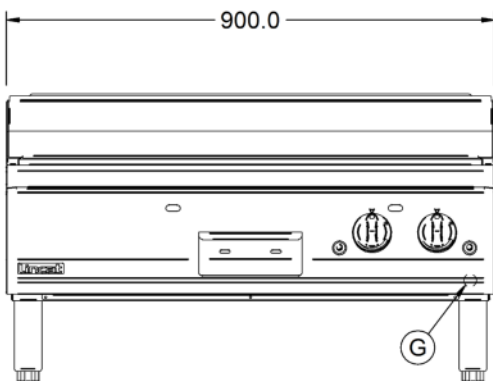

Available Accessories

- **OA8973** Lincat Opus 800 Free-standing Pedestal with Doors and Legs - for units W 900 mm
- **OA8973/C** Lincat Opus 800 Free-standing Pedestal with Doors and Castors - for units W 900 mm

Technical Picture