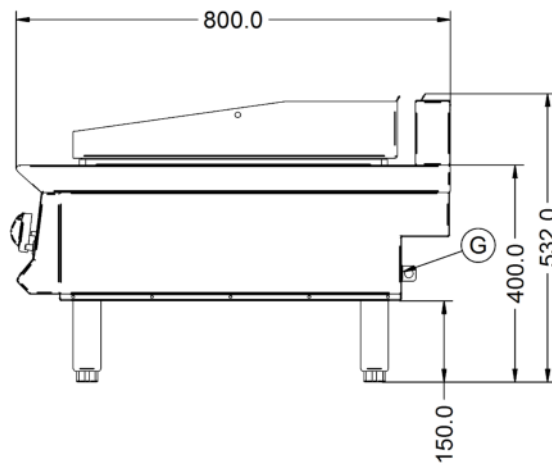

Available Accessories

- **OA8973** Lincat Opus 800 Free-standing Pedestal with Doors and Legs - for units W 900 mm
- **OA8973/C** Lincat Opus 800 Free-standing Pedestal with Doors and Castors - for units W 900 mm

Technical Picture