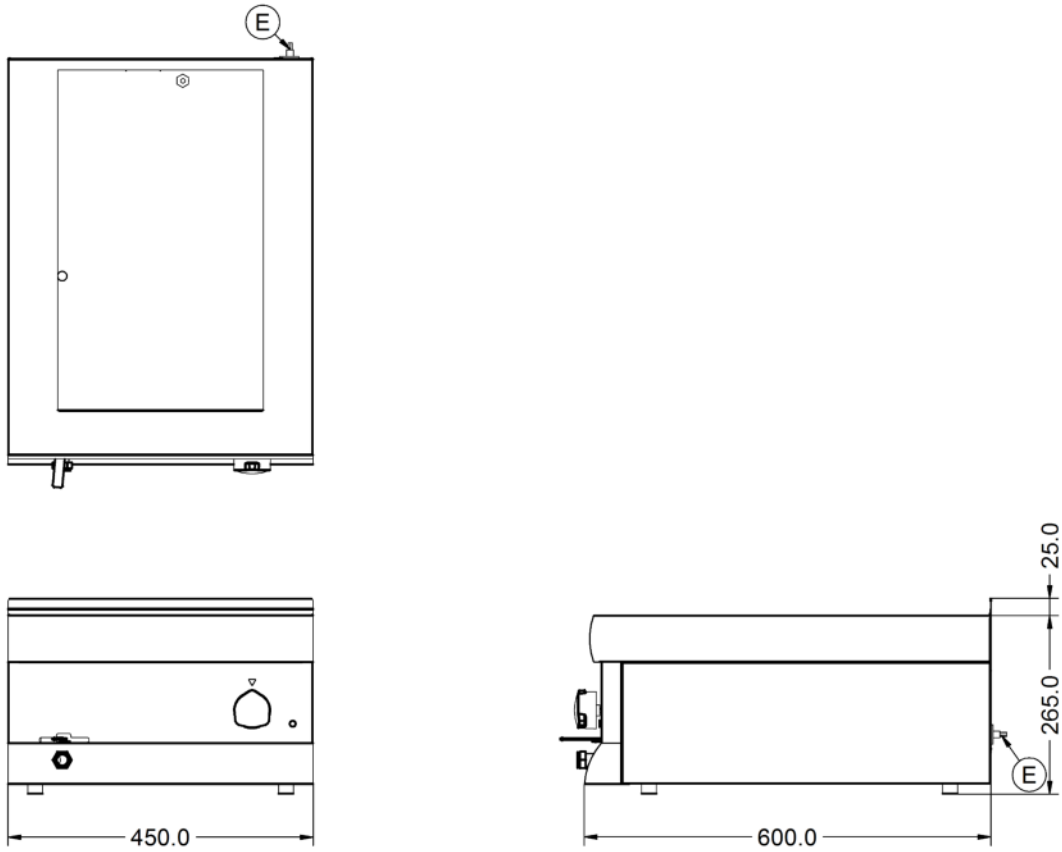

Available Accessories

HC4	Lincat Silverlink 600 Free-standing Heated Open-Top Pedestal with Doors - W 450 mm - 0.5 kW
HCL4	Lincat Silverlink 600 Free-standing Heated Pedestal with Legs and Doors - W 450 mm - 0.5 kW
SLS4	Lincat Silverlink 600 Free-standing Floor Stand - for units W 450 mm

Technical Picture