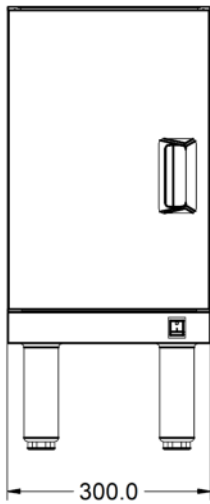

Unit Height (External) mm	668
Unit Width (External) mm	300
Unit Depth (External) mm	600
Height (Internal) mm	422
Width (Internal) mm	298
Depth (Internal) mm	566
Shelf Dimensions Width mm	250
Shelf Dimensions Depth mm	530
Net Weight Kg	18.7

Packed Weight Kg	24.1
Packed Height cm	49.5
Packed Width cm	70
Packed Depth cm	70

Available Accessories

PSH3 300 PEDESTAL SHELF

Technical Picture

Lincat Limited

Whisby Road,
Lincoln, LN6 3QZ,
United Kingdom