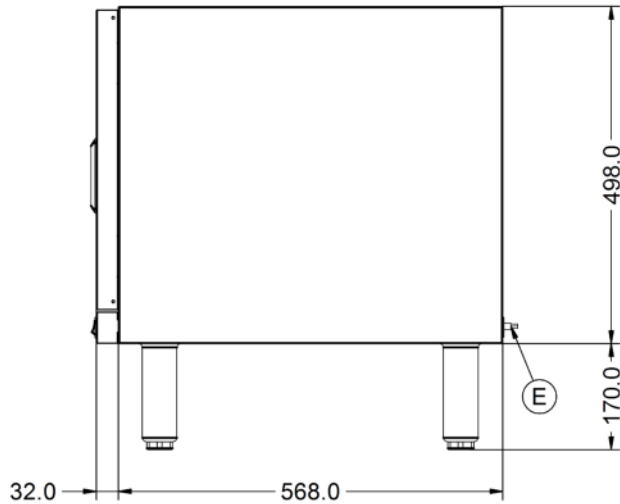

Power and Performance

Total Power kW	0.25
Temperature Range °C	70 [constant]
Temperature Control	Mechanical

Key Specifications

Number of Shelves included	1
Number of Shelf Positions	3

Weights and Dimensions

Unit Height (External) mm	668
Unit Width (External) mm	300
Unit Depth (External) mm	600
Height (Internal) mm	422
Width (Internal) mm	298
Depth (Internal) mm	566
Shelf Dimensions Width mm	250
Shelf Dimensions Depth mm	530
Net Weight Kg	18.7

Packed Weight Kg	24.1
Packed Height cm	49.5
Packed Width cm	70
Packed Depth cm	70

Available Accessories

PSH3 300 PEDESTAL SHELF

Technical Picture

Lincat Limited

Whisby Road,
Lincoln, LN6 3QZ,
United Kingdom