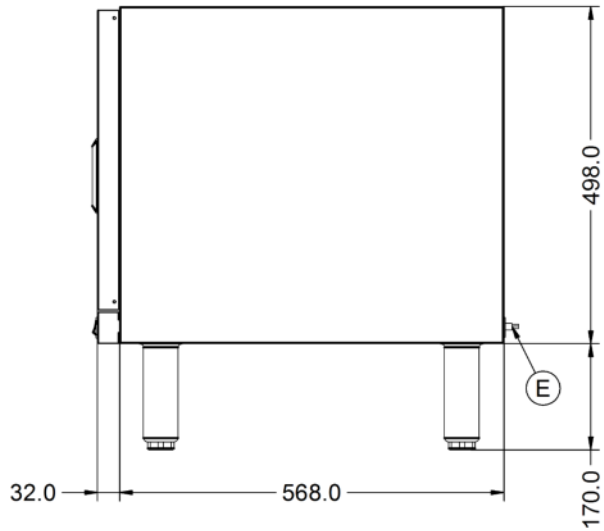

Unit Height (External) mm	668
Unit Width (External) mm	450
Unit Depth (External) mm	600
Height (Internal) mm	422
Width (Internal) mm	448
Depth (Internal) mm	566
Shelf Dimensions Width mm	400
Shelf Dimensions Depth mm	530
Net Weight Kg	22.7

Packed Weight Kg	24.97
Packed Height cm	74.5
Packed Width cm	71.5
Packed Depth cm	53

Available Accessories

PSH4	450 PEDESTAL SHELF
-------------	--------------------

Technical Picture

Lincat Limited

Whisby Road,
Lincoln, LN6 3QZ,
United Kingdom