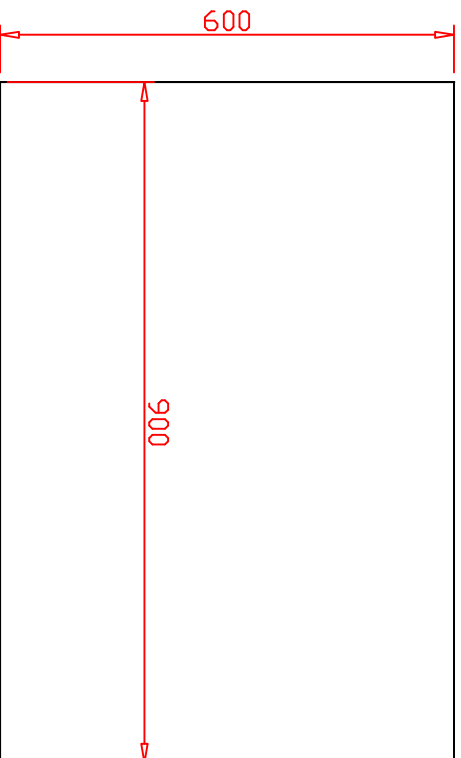

TOP VIEW

AISI430Q STAINLESS STEEL CENTRAL ISLAND WORKTOP

OPTIONAL EXTRAS: -
HEAVY DUTY CASTORS
ADDITIONAL MID SHELF
MANUFACTURE IN AISI304Q SS
ALTER DIMENSIONS +/-150MM

FRONT VIEW

END VIEW

A4

Title: 430Q SS WORKTOP

Delvo Traders Ltd.

Date: 21/08/20
Scale: 1:10 @ A4

Drawing No.:
DwgPT9