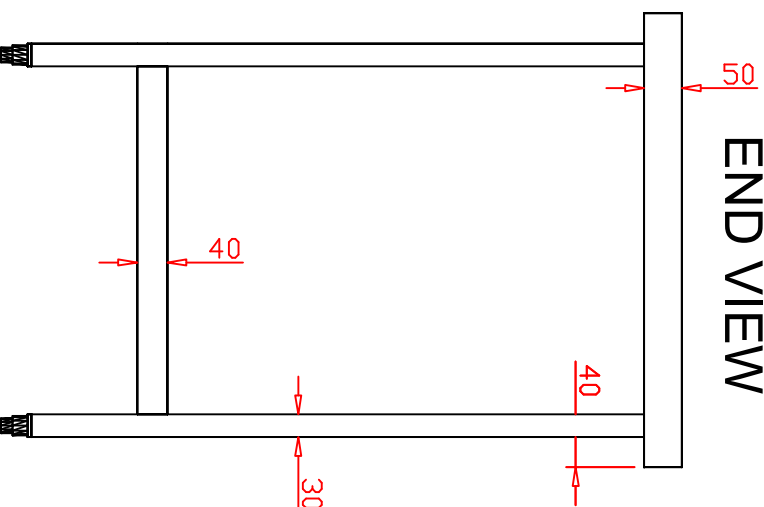

TOP VIEW

AISI430Q STAINLESS STEEL CENTRAL ISLAND WORKTOP

OPTIONAL EXTRAS: -
HEAVY DUTY CASTORS
ADDITIONAL MID SHELF
MANUFACTURE IN AISI304Q SS
ALTER DIMENSIONS +/-150MM

FRONT VIEW

END VIEW

A4

Title: 430Q SS WORKTOP

Delvo Traders Ltd.

Date: 21/08/20
Scale: 1:10 @ A4

Drawing No.:
DwgPT9