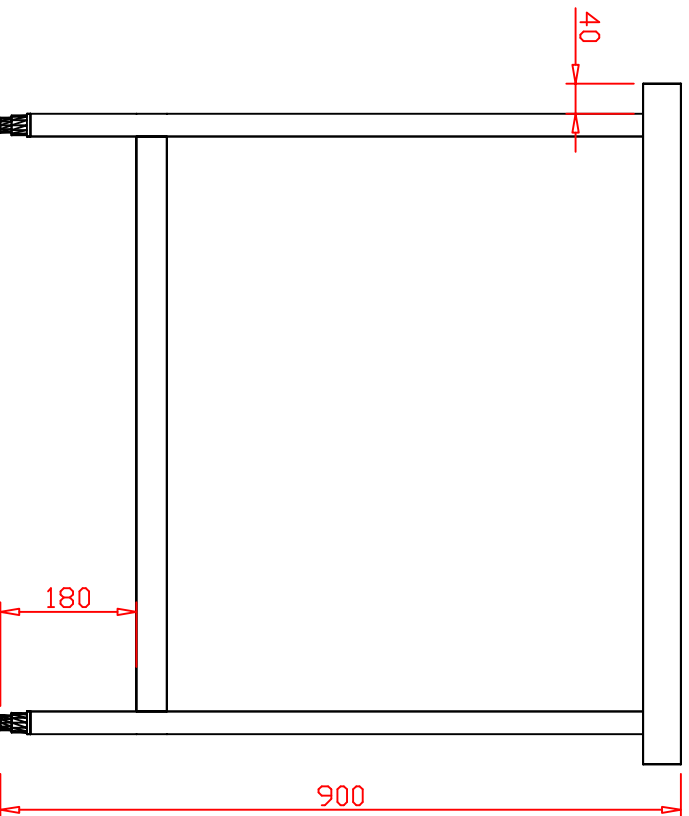

TOP VIEW

AISI430Q STAINLESS STEEL CENTRAL ISLAND WORKTOP

OPTIONAL EXTRAS: -
HEAVY DUTY CASTORS
ADDITIONAL MID SHELF
MANUFACTURE IN AISI304Q SS
ALTER DIMENSIONS +/-150MM

FRONT VIEW

END VIEW

A4

Title: 430Q SS WORKTOP

Delvo Traders Ltd.

Date: 21/08/20
Scale: 1:10 @ A4

Drawing No.:
DwgPT9