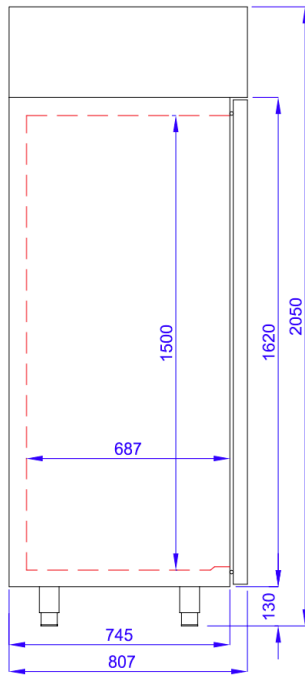

Professional Range 2/1 GN Double Door Fridge

Infri **PRO**

AVAILABLE FROM NOV 2021

ONLY
€3,072